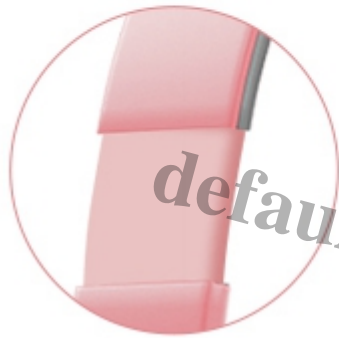

Adjust the headband