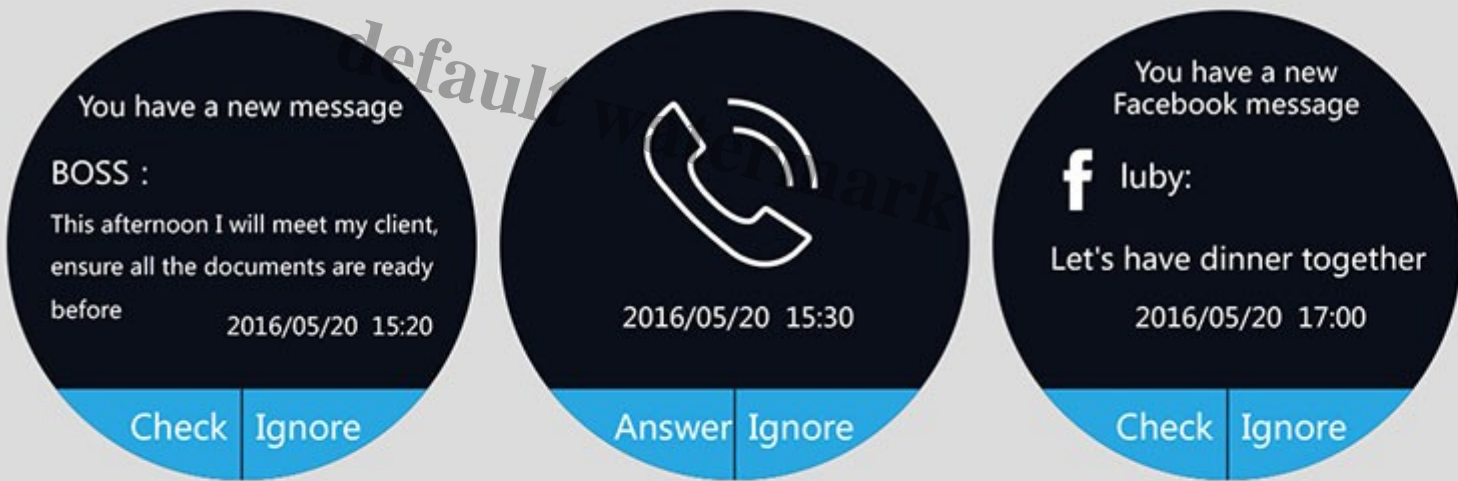

Information Synchronization

You will never miss the information.
The Smartphone's notifications can be displayed simultaneously
such as the notifications of incoming call,
SMS, Facebook, WhatsApp, emails and other APPs.

Spécification:

CPU: MTK2502C;

128 mo + 64 mo;

Prise en charge de la carte TF max 16 go;

Affichage: 1.3 pouces Écran circulaire IPS HD LCD:

Résolution: 240*240 pixel BT4.0