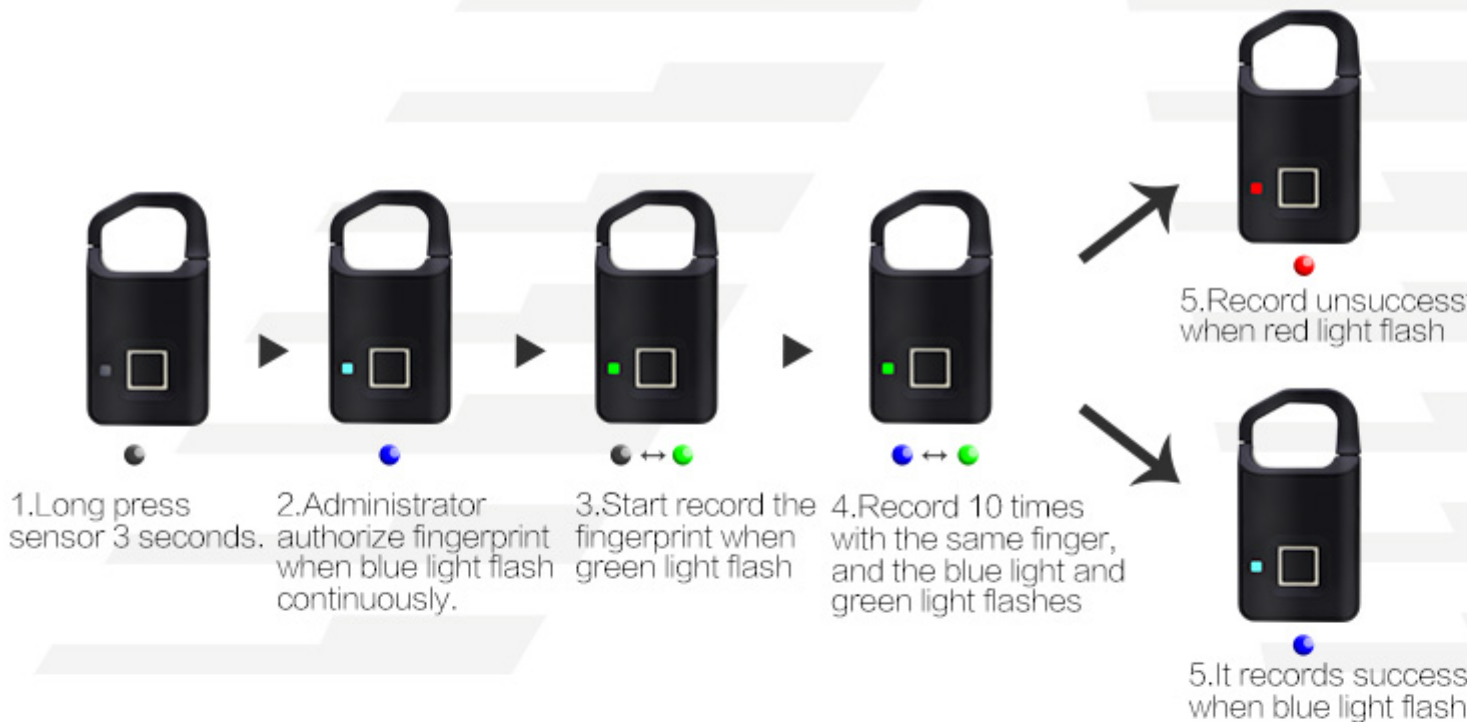

Number 2 to 10 Fingerprint Recording Instruction