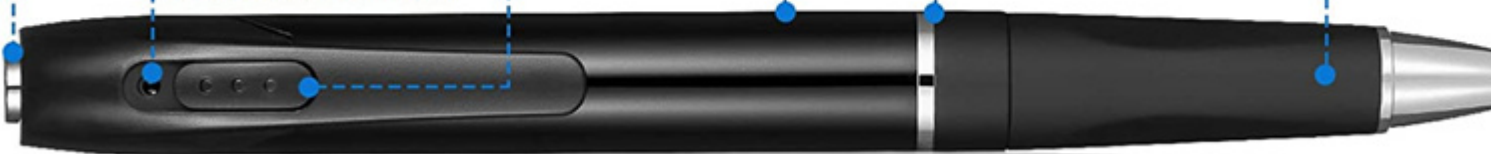

Loop Recording

PRODUCT FEATURES

HD Camera Lens

Lens Slide

USB/Micro SD Slot

Operation Button

Status Indicator

Non-Slip Rubberized Grip