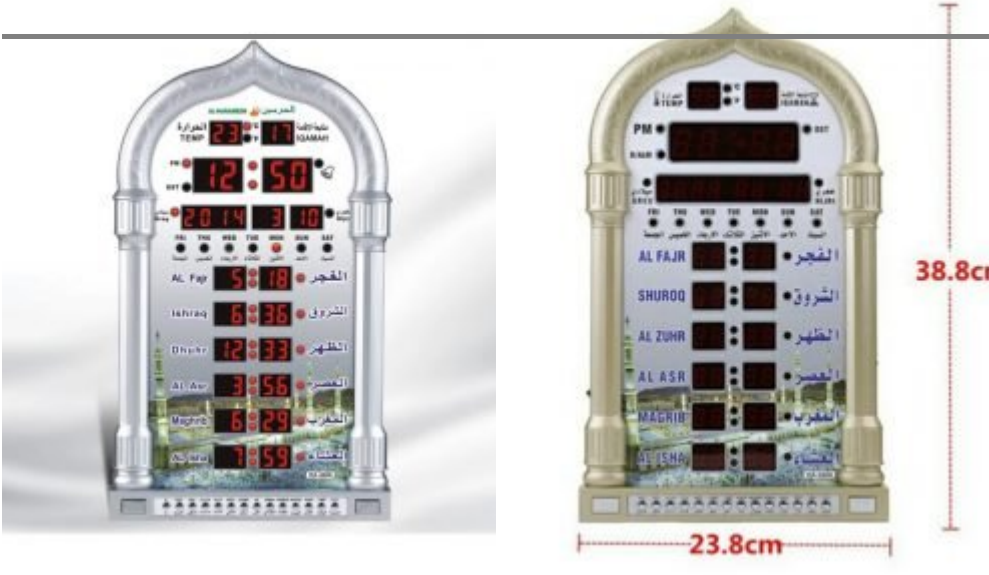

[Ajouter à la liste d'envies](#)

[Aperçu](#)

Réligieux

[Ajouter à la liste d'envies](#)

[Aperçu](#)