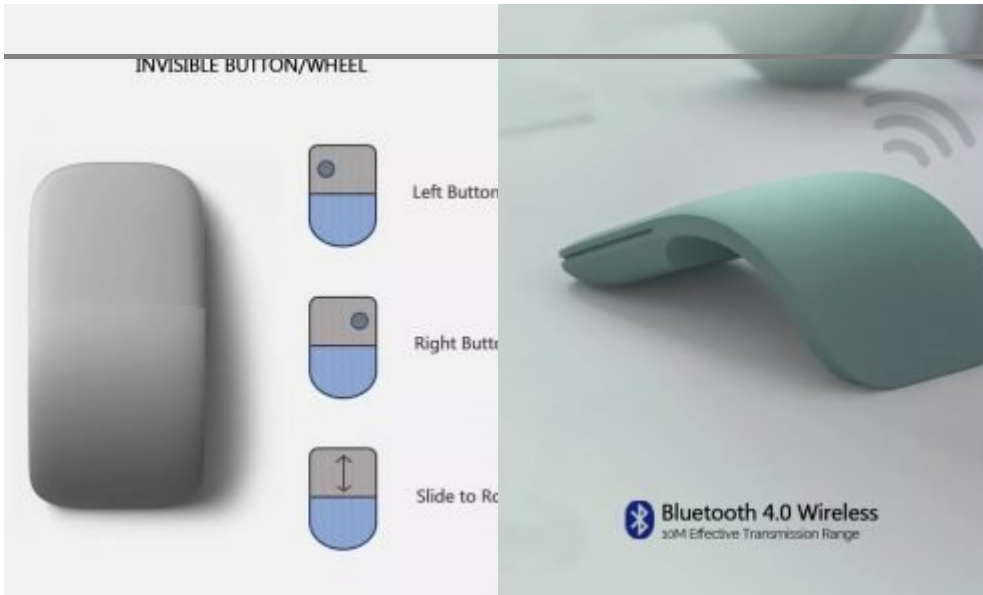

Universal USB port , plug to u

Adjust surveillance angle at will

An advertisement for a WiFi USB camera. The central image shows the camera with a black flexible neck and a lens. To the left, three orange arrows point to different connection methods: 'USB Socket', 'Power Bank', and 'Plug Adapter'. To the right, the text '1.4CM HD lens' is displayed above the camera. A central column of icons lists features: 'WiFi', 'HD', '200', 'Vision', 'Remote monitoring', 'Wi-Fi', 'Motion Detection', and 'Audio'. Below these icons are two small inset images showing the camera's field of view.

[Ajouter à la liste d'envies](#)

[Aperçu](#)

HIGH TECH

[Mini caméra WIFI USB 1080P](#)

[Ajouter à la liste d'envies](#)  
[Aperçu](#)

HIGH TECH

[Ajouter à la liste d'envies](#)  
[Aperçu](#)

HIGH TECH