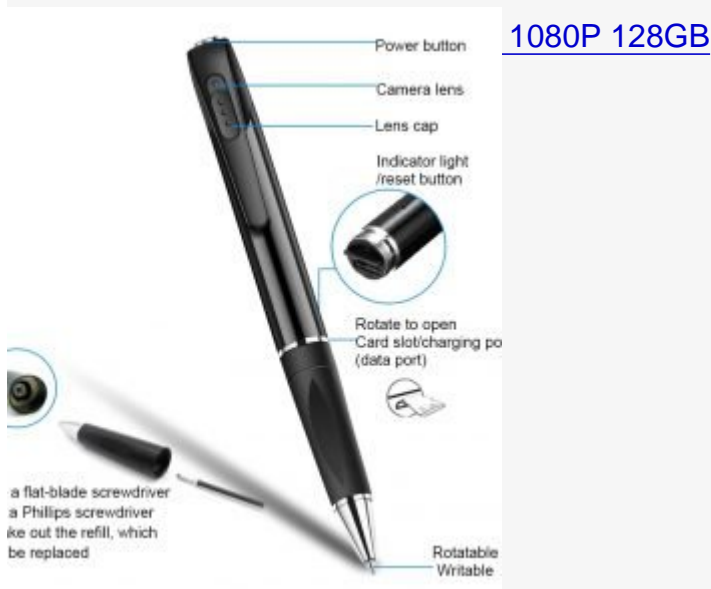

[Ajouter à la liste d'envies](#)

[Aperçu](#)

HIGH TECH