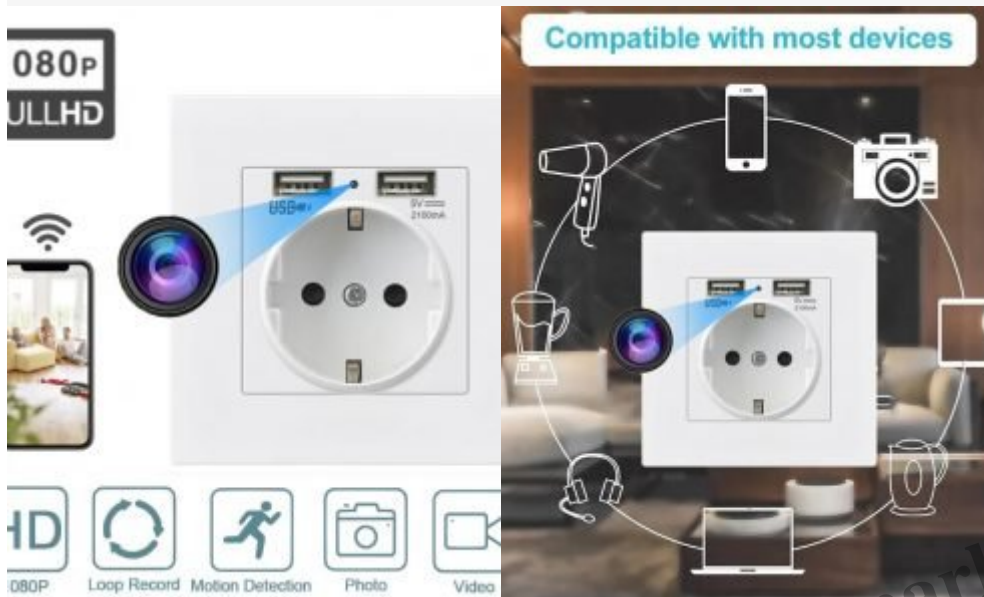

Universal USB port , plug to u

Adjust surveillance angle at will

An advertisement for a WiFi USB camera. The central image shows the camera with a black flexible neck and a lens. To the left, three orange arrows point to different connection methods: 'USB Socket', 'Power Bank', and 'Plug Adapter'. To the right, the text '1.4CM HD lens' is displayed above the camera. A central column of icons lists features: 'WiFi', 'HD', '200', 'Vision', 'Remote monitoring', 'Wi-Fi', 'Motion Detection', and 'Audio'. Below these icons are two small inset images showing the camera's field of view.

[Ajouter à la liste d'envies](#)  
[Aperçu](#)

default watermark

HIGH TECH

[Ajouter à la liste d'envies](#)

[Aperçu](#)

HIGH TECH

[Ajouter à la liste d'envies](#)

[Aperçu](#)