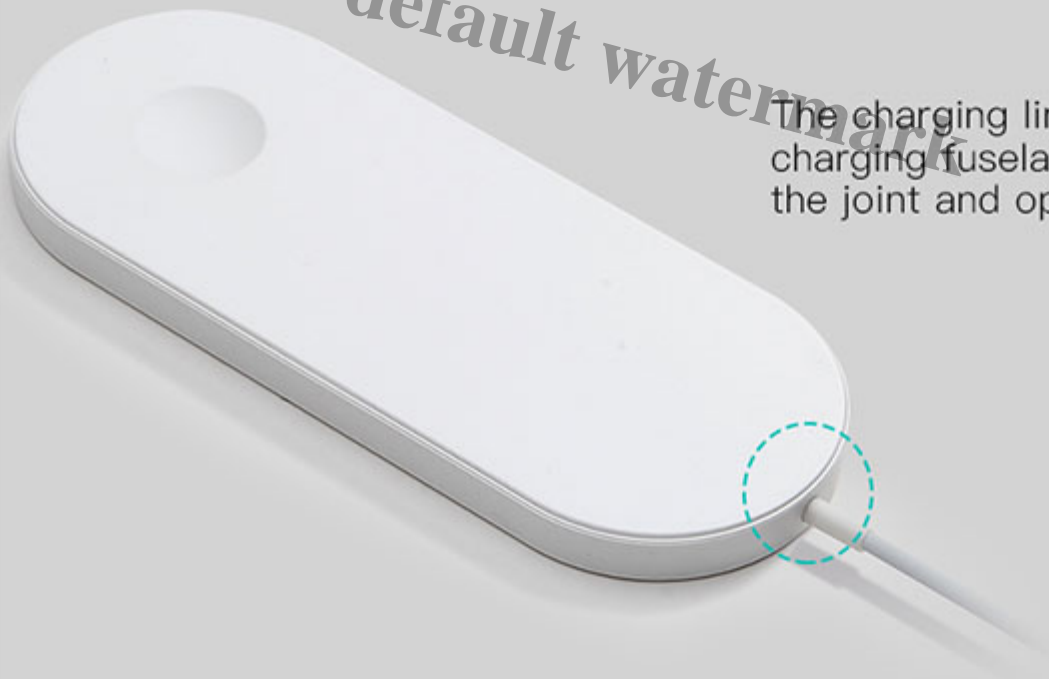

Chargeur San Fil IPAD IWATCH

Description

- Nom de la marque: COTEetCI
- Interface de sortie: USB
- Entrée: 5 V/2A
- Sortie: 5 V/2A
- Qualité Certification: CE, RoHS, FCC
- Source d'énergie: USB
- Numéro du modèle: CS5160/WS-7
- Marque compatible: APPLE
- Soutien Technologie de Charge Rapide: Qualcomm Charge Rapide 2.0
- Ports USB: 1
- Type: Chargeur sans fil

Description de l'article

Wireless charging · Smart integrati

New upgrade More conveni

default watermark

Note: this product does not include watches and mobile phones

Peer product comparison

①

Old products

Upgraded product

②

Old products

Two charging stations work at the same time, such as a watch, and the phone's position works at the same time

Upgraded product

Magnetic upgrade

Surface charge strengthens
the magnetic force,
the adsorption force is more rel

Silicone is as smooth and stable as mount taishan

default watermark

SILICONE PAD

Avoid the charging seat sliding across the table

Product parameters

It is suitable for iWatch+ wireless charging mobile ph

Brand: COTEetCI