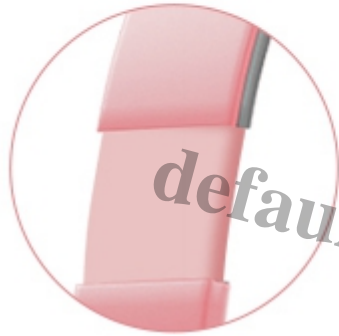

Adjust the headband